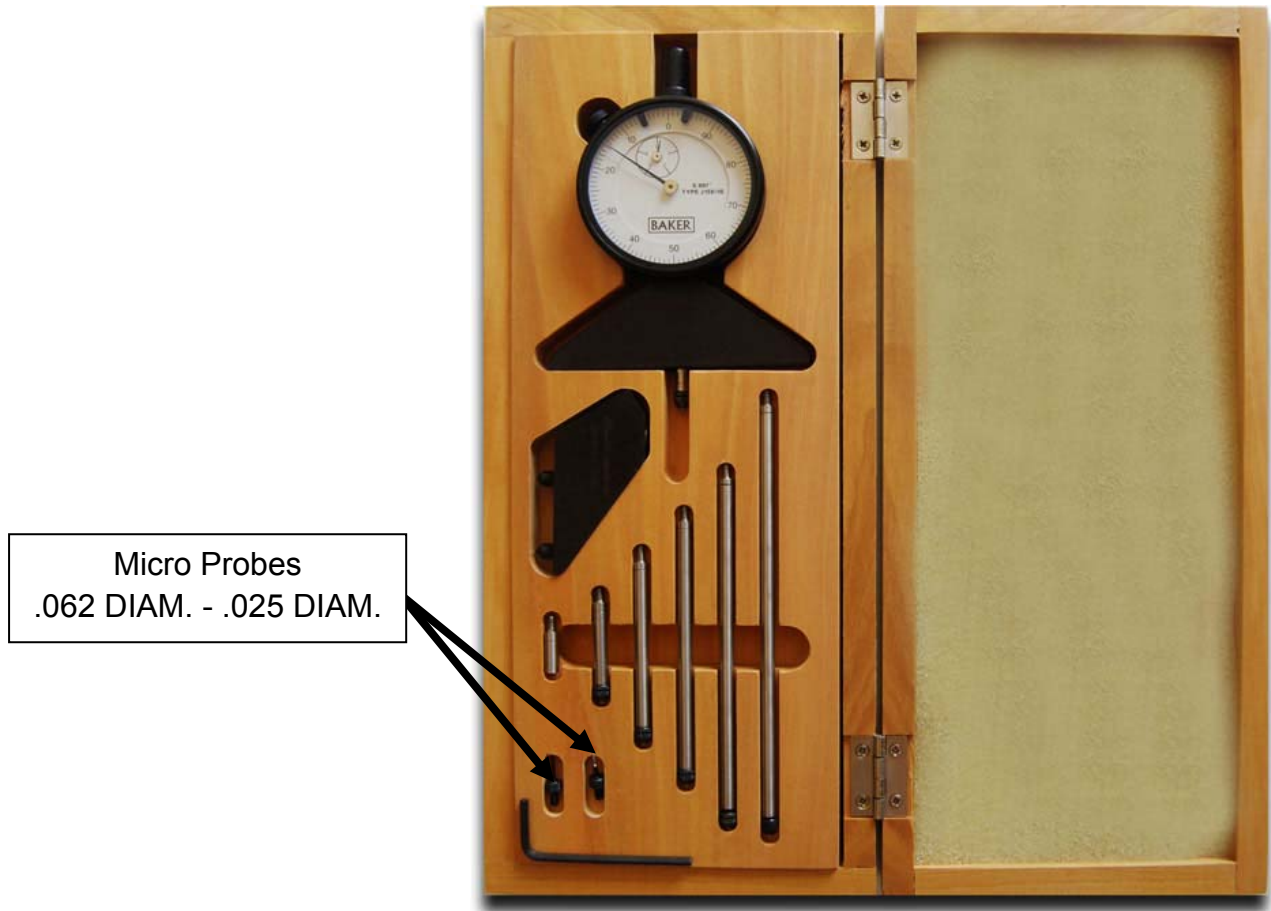

## Combination 0.000mm - 200.00mm Dial/Pit Depth Gauge

Cat # 13

Micro Probes  
.062 DIAM. - .025 DIAM.

- Measuring Range 0.000mm - 200.00mm
- Accuracy Meets or Exceeds Federal Specs
- Revolution Counter
- Uniform Pressure Over Full Range of Travel
- Complete with 6 Extensions Rods in Fitted Case
- Micro Probes for Small Diameter Pits .062 - .025
- Interchangeable Bases